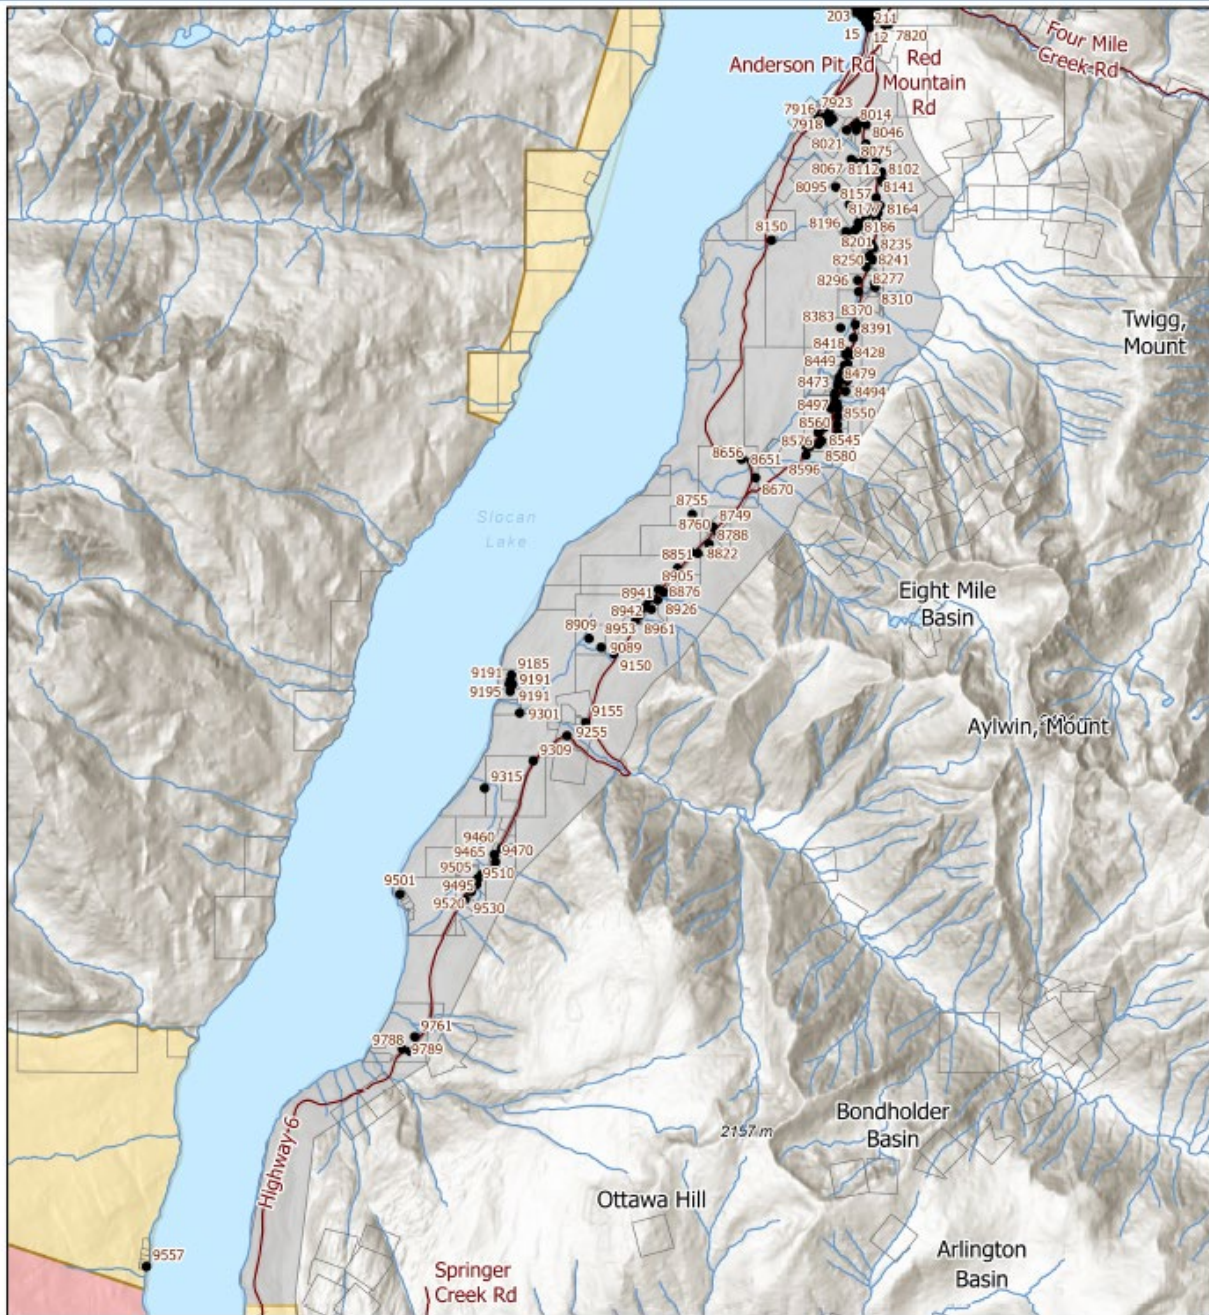

**REGIONAL DISTRICT OF
CENTRAL KOOTENAY
EMERGENCY
OPERATIONS CENTRE**

EOC Phone: 250-352-7701 or 1-866-522-7701
Current Emergency Information:
rdck.ca/EOCinfo
Register to receive emergency notifications:
rdck.ca/notifications
To report a flood, landslide, spill or other hazards:
1-800-663-3456

**Aylwin Creek Wildfire
(Komonko Creek)
Evacuation Alert Rescind**

- Streets
- Addresses
- Legal Parcels
- Evacuation Alert
- Evacuation Order
- Evacuation Rescind

Map Scale: 1:78,022

The mapping information shown are approximate representations and should only be used for reference purposes. The Regional District of Central Kootenay is not responsible for any errors or omissions on this map.